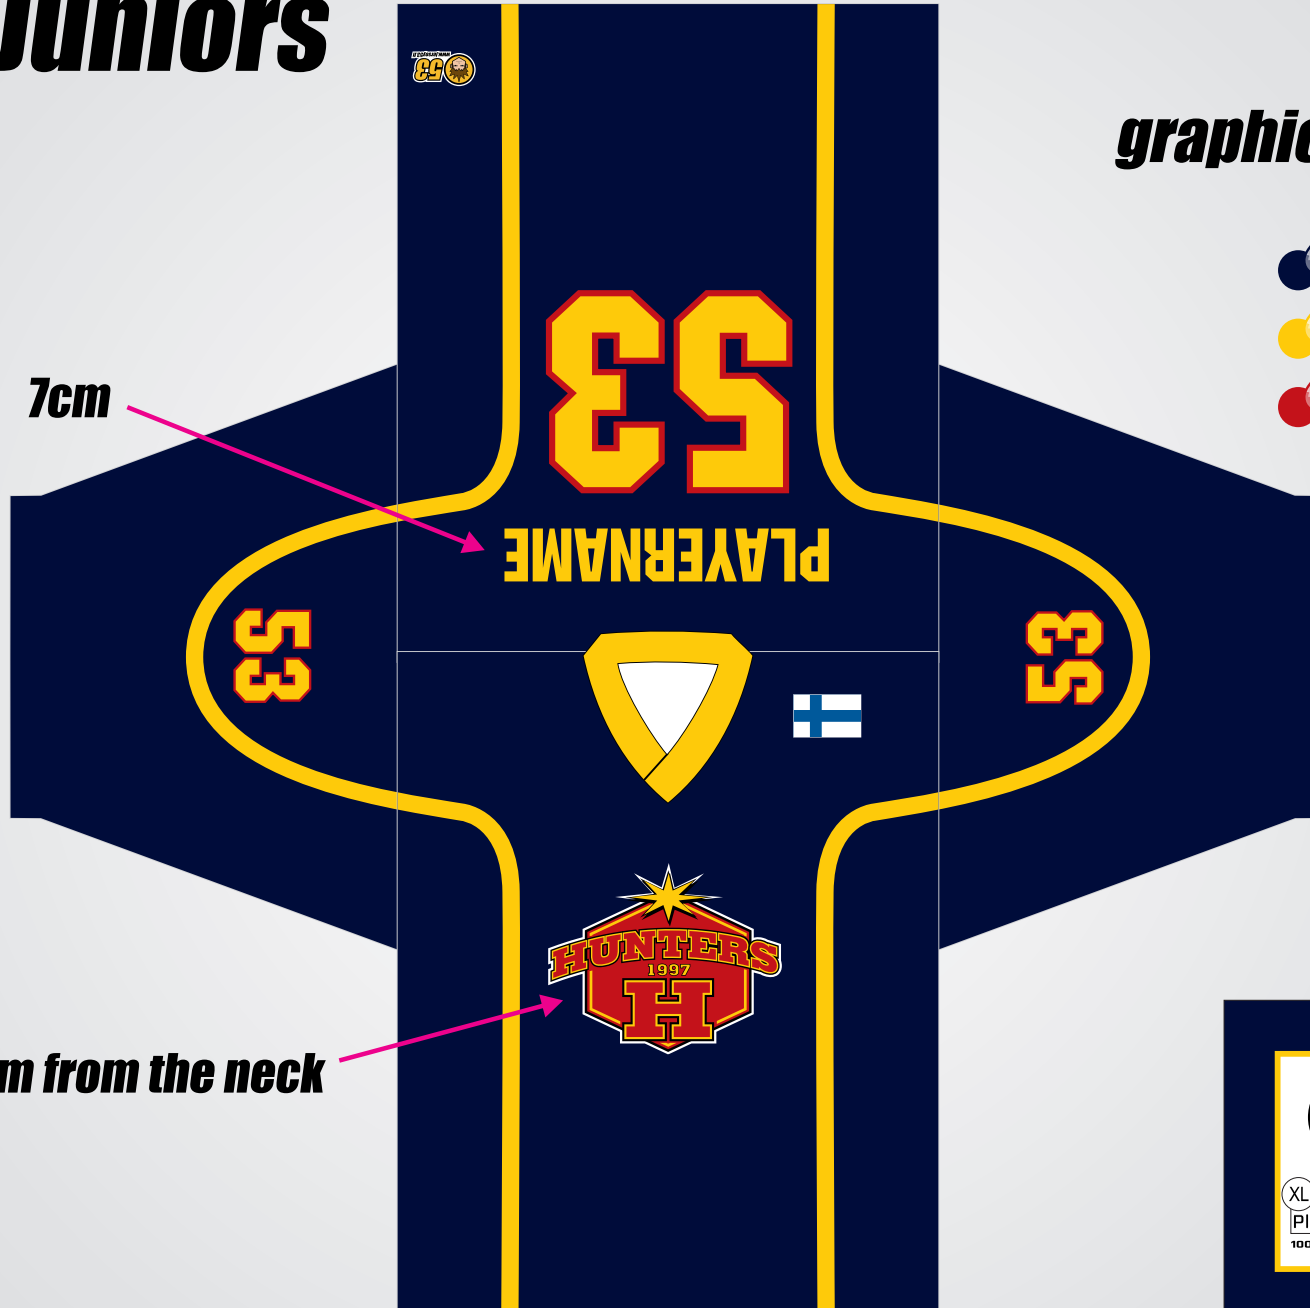

# Juniors

graphic work ©

- CM Heavy Blue #10
- CM Heavy Yellow #7
- CM Heavy Red #5

## 1:10 XL

Pantone 294 CVC

0123456789

## 1:10 XL

Pantone 294 CVC

9cm from the neck

***Juniors***

***graphic work*** ©

-  ***CM Heavy Blue #10***
-  ***CM Heavy Yellow #7***
-  ***CM Heavy Red #5***

***1:10 XL***

***Subli SOX***